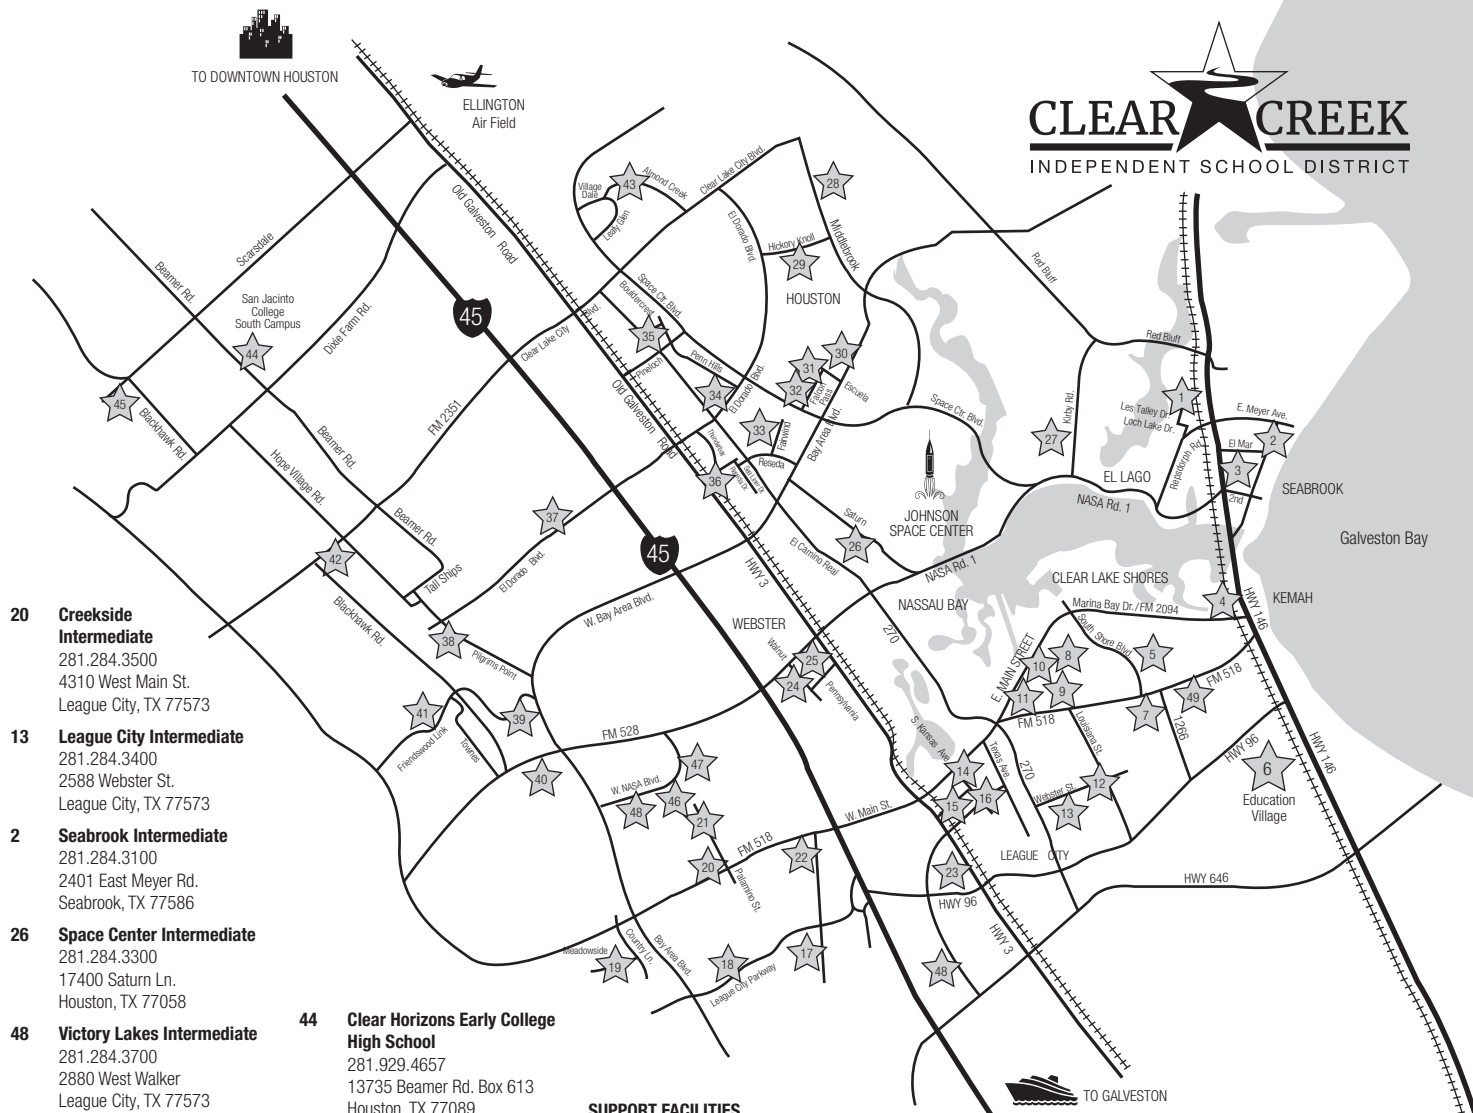

1. **25 McWhirter Elementary**
     281.284.4800
     300 Pennsylvania
     Webster, TX 77598
   - **43 North Pointe Elementary**
     281.284.5900
     3200 Almond Creek Dr.
     Houston, TX 77059
   - **23 Parr Elementary**
     281.284.4100
     1315 Hwy 3 South
     League City, TX 77573
   - **27 Robinson Elementary**
     281.284.6500
     451 Kirby Dr.
     Seabrook, TX 77586
   - **22 Ross Elementary**
     281.284.4500
     2401 West Main St.
     League City, TX 77573
   - **4 Stewart Elementary**
     281.284.4700
     330 FM 2094
     Kemah, TX 77565
   - **35 Ward Elementary**
     281.284.5400
     1440 Bouldercrest
     Houston, TX 77062
   - **45 Weber Elementary**
     281.284.6300
     11955 Blackhawk Blvd.
     Houston, TX 77089
   - **41 Wedgewood Elementary**
     281.284.5700
     4000 Friendswood Link Rd.
     Friendswood, TX 77546
   - **36 Whitcomb Elementary**
     281.284.4900
     900 Reseda
     Houston, TX 77062
   - **1 Ed White Elementary**
     281.284.4300
     1708 Les Talley Dr.
     El Lago, TX 77586
2. **INTERMEDIATE SCHOOLS**
3. **6 Bayside Intermediate**
     281.284.3000
     (See Education Village)
   - **40 Brookside Intermediate**
     281.284.3600
     3535 East FM 528
     Friendswood, TX 77546
   - **8 Clear Creek Intermediate**
     281.284.2300
     2451 East Main St.
     League City, TX 77573
   - **34 Clear Lake Intermediate**
     281.284.3200
     15545 El Camino Real
     Houston, TX 77062

- **20 Creekside Intermediate**
  281.284.3500
  4310 West Main St.
  League City, TX 77573
- **13 League City Intermediate**
  281.284.3400
  2588 Webster St.
  League City, TX 77573
- **2 Seabrook Intermediate**
  281.284.3100
  2401 East Meyer Rd.
  Seabrook, TX 77586
- **26 Space Center Intermediate**
  281.284.3300
  17400 Saturn Ln.
  Houston, TX 77058

- **48 Victory Lakes Intermediate**
  281.284.3700
  2880 West Walker
  League City, TX 77573
- **37 Westbrook Intermediate**
  281.284.3800
  302 W. El Dorado Blvd.
  Friendswood, TX 77546

1. **HIGH SCHOOLS**
2. **42 Clear Brook High School**
     281.284.2100
     4607 FM 2351
     Friendswood, TX 77546
   - **9 Clear Creek High School**
     281.284.1700
     2305 East Main St.
     League City, TX 77573
   - **6 Clear Falls High School**
     281.284.1100
     (See Education Village)

- **44 Clear Horizons Early College High School**
  281.929.4657
  13735 Beamer Rd. Box 613
  Houston, TX 77089

- **30 Clear Lake High School**
  281.284.1900
  2929 Bay Area Blvd.
  Houston, TX 77058
- **16 Clear Path Alternative School**
  281.284.1600
  400 South Kansas
  League City, TX 77573
- **21 Clear Springs High School**
  281.284.1300
  501 Palomino Ln.
  League City, TX 77573
- **24 Clear View High School**
  281.284.1500
  400 South Walnut
  Webster, TX 77598

SUPPORT FACILITIES

- **6 Education Village**
  281.284.1100
  4380 Village Way
  League City, TX 77573
- **10 Education Support Center**
  281-284-0000
  2425 E. Main Street
  League City, TX 77573
- **46 Central Support Facility**
  281-284-0300
  2145 W. NASA Blvd
  Webster, TX 77598
- **14 Technology Learning Center**
  281-284-0400
  330 S. Iowa
  League City, TX 77573

- **11 Veterans Memorial Stadium**
  2305 East Main St.
  League City, TX 77573
- **47 CCISD Challenger Columbia Stadium**
  1955 West NASA Blvd.
  Webster, TX 77598
- **49 East Agriculture Center**
  3255 Delesandri Ln.
  Kemah, TX 77565
- **48 West Agriculture Center**
  2155 West NASA Blvd.
  Webster, TX 77598

For more information, visit www.ccisd.net or call 281-284-0000