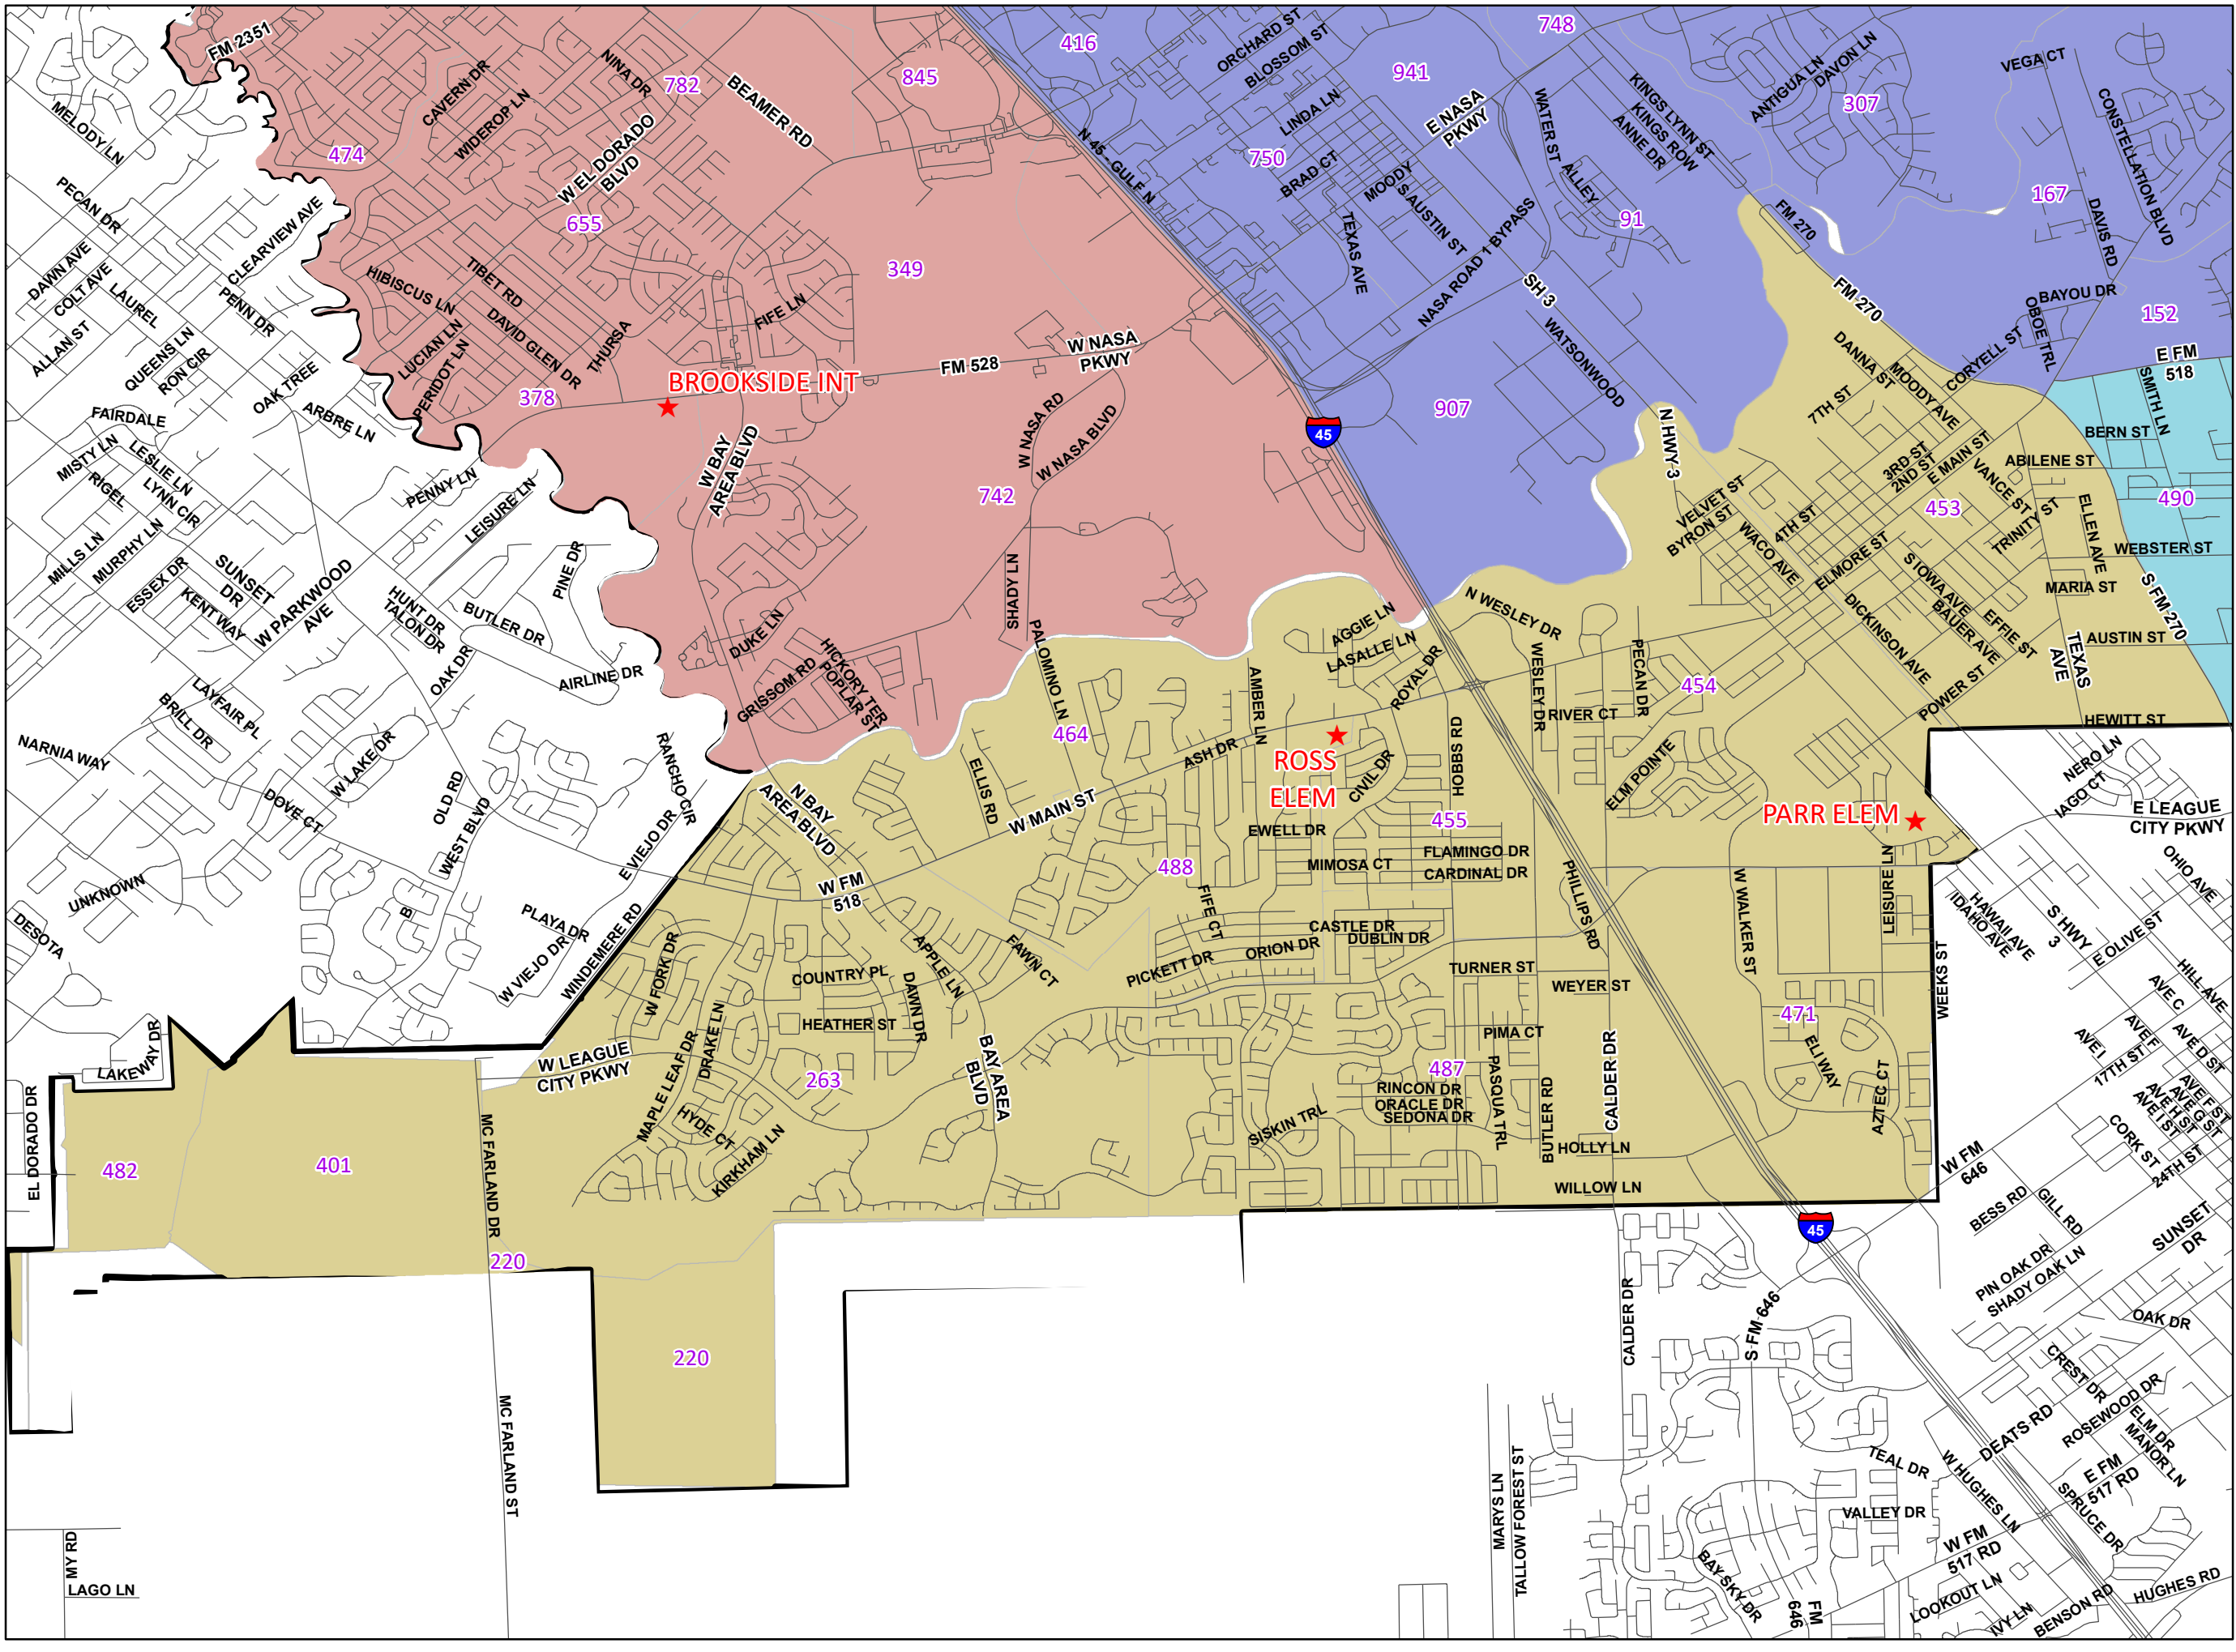

**CLEAR CREEK ISD**  
VOTING PRECINCTS  
AND  
POLLING PLACES

**DISTRICT 5**  
## = Voting Precinct

★ POLLING PLACE

**Roads**

— Roads

**DISTRICTS**

- DISTRICT 1
- DISTRICT 2
- DISTRICT 3
- DISTRICT 4
- DISTRICT 5

TD  
TEMPLETON  
DEMOGRAPHICS

0 0.25 0.5 1 Miles