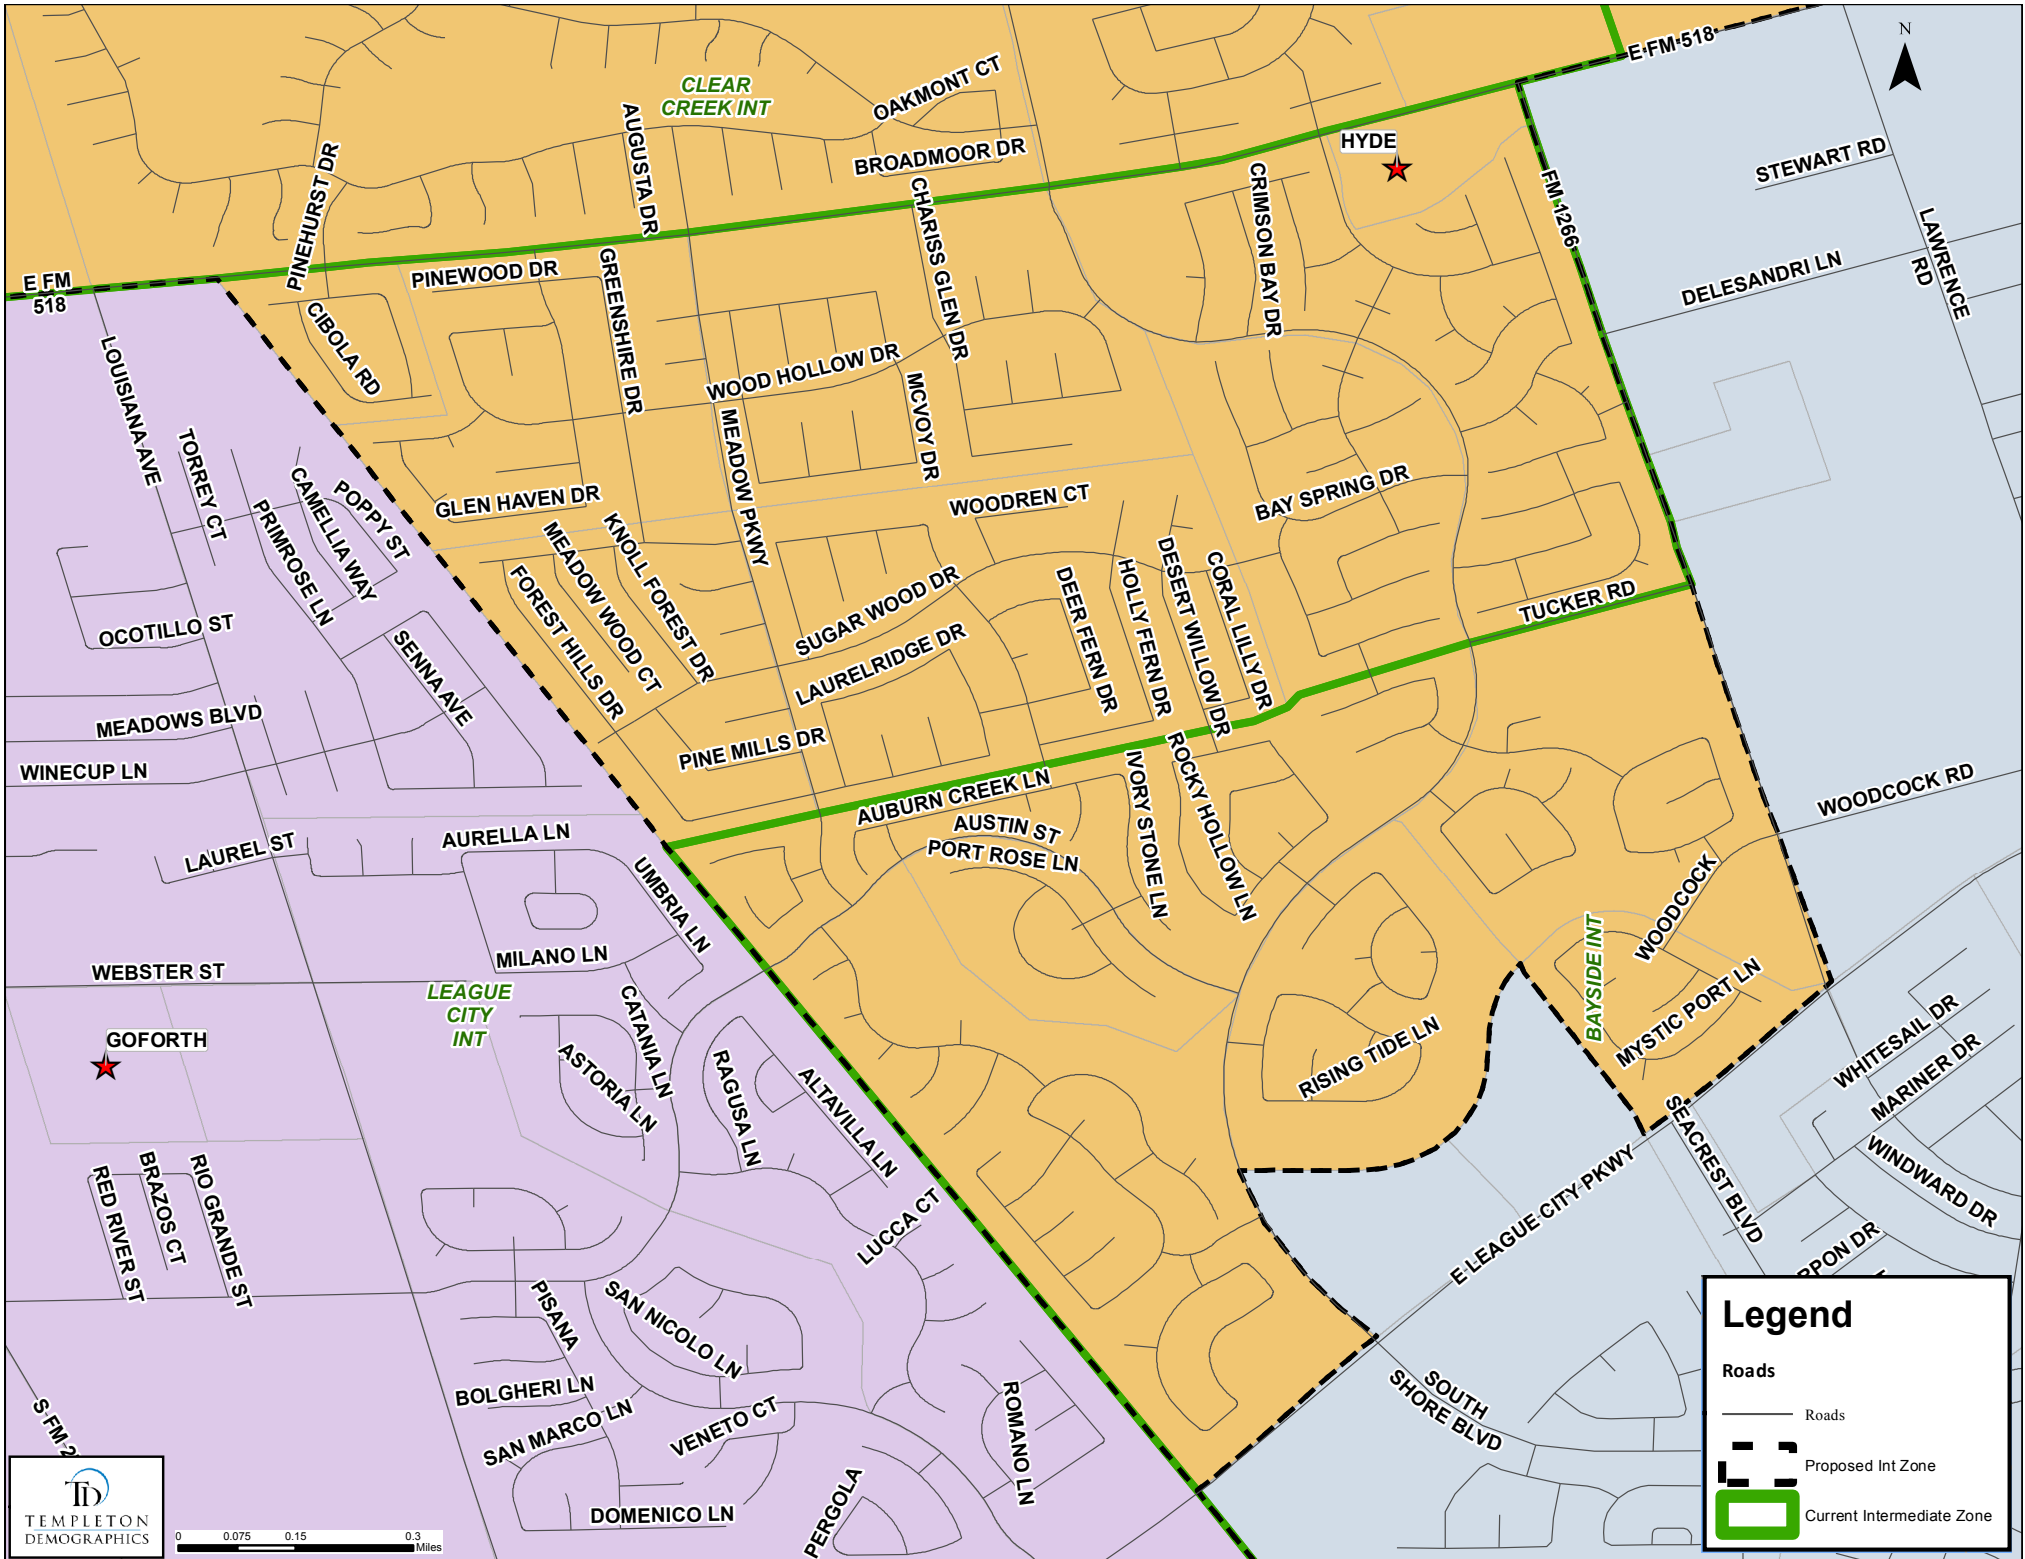

LEAGUE CITY INT AND BAYSIDE INT TO CLEAR CREEK INT

Legend

Roads

-  Roads
-  Proposed Int Zone
-  Current Intermediate Zone